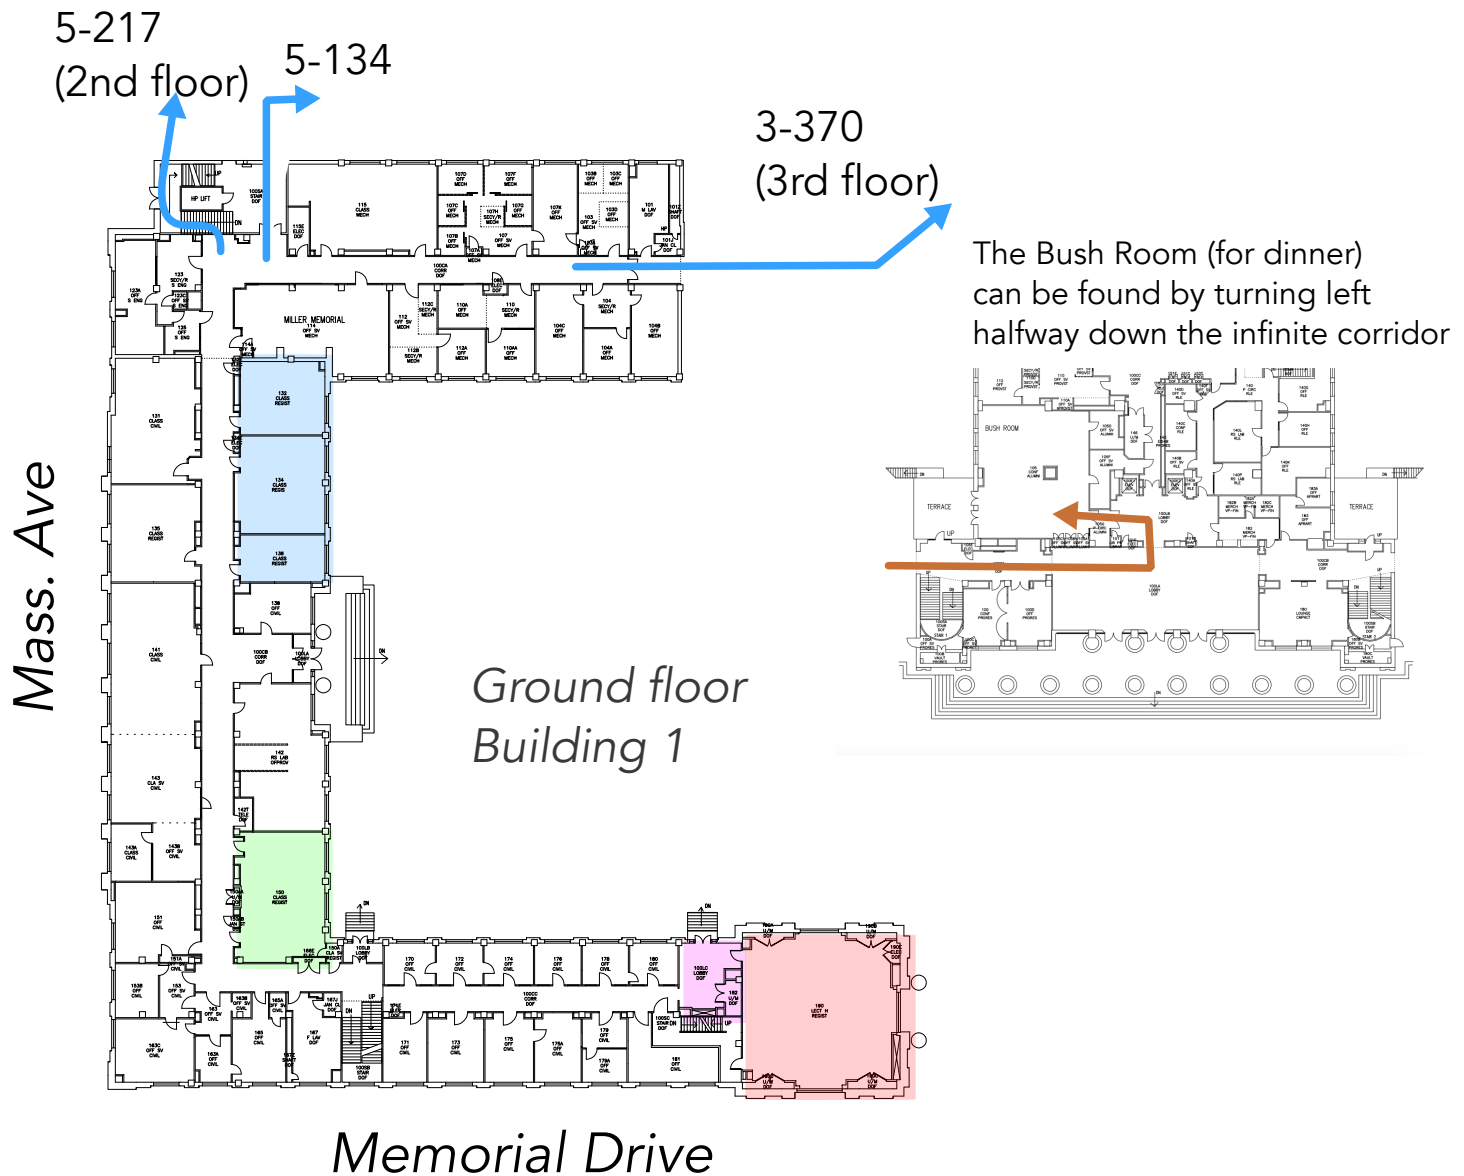

OrigaMIT convention map

This year, convention activities will be held mostly in building 1, with a few rooms in buildings 3, 5, and 10. You can enter from Mass Ave (accessible), or Killian court.

Main hall: 1-190 (red)

Check in: lobby (pink)

classrooms: 3-370, 5-134, 5-217, 1-132, 1-134, 1-136 (blue)

Exhibition and vending: 1-150 (green)

Food: Killian court (lunch), Bush room (dinner)